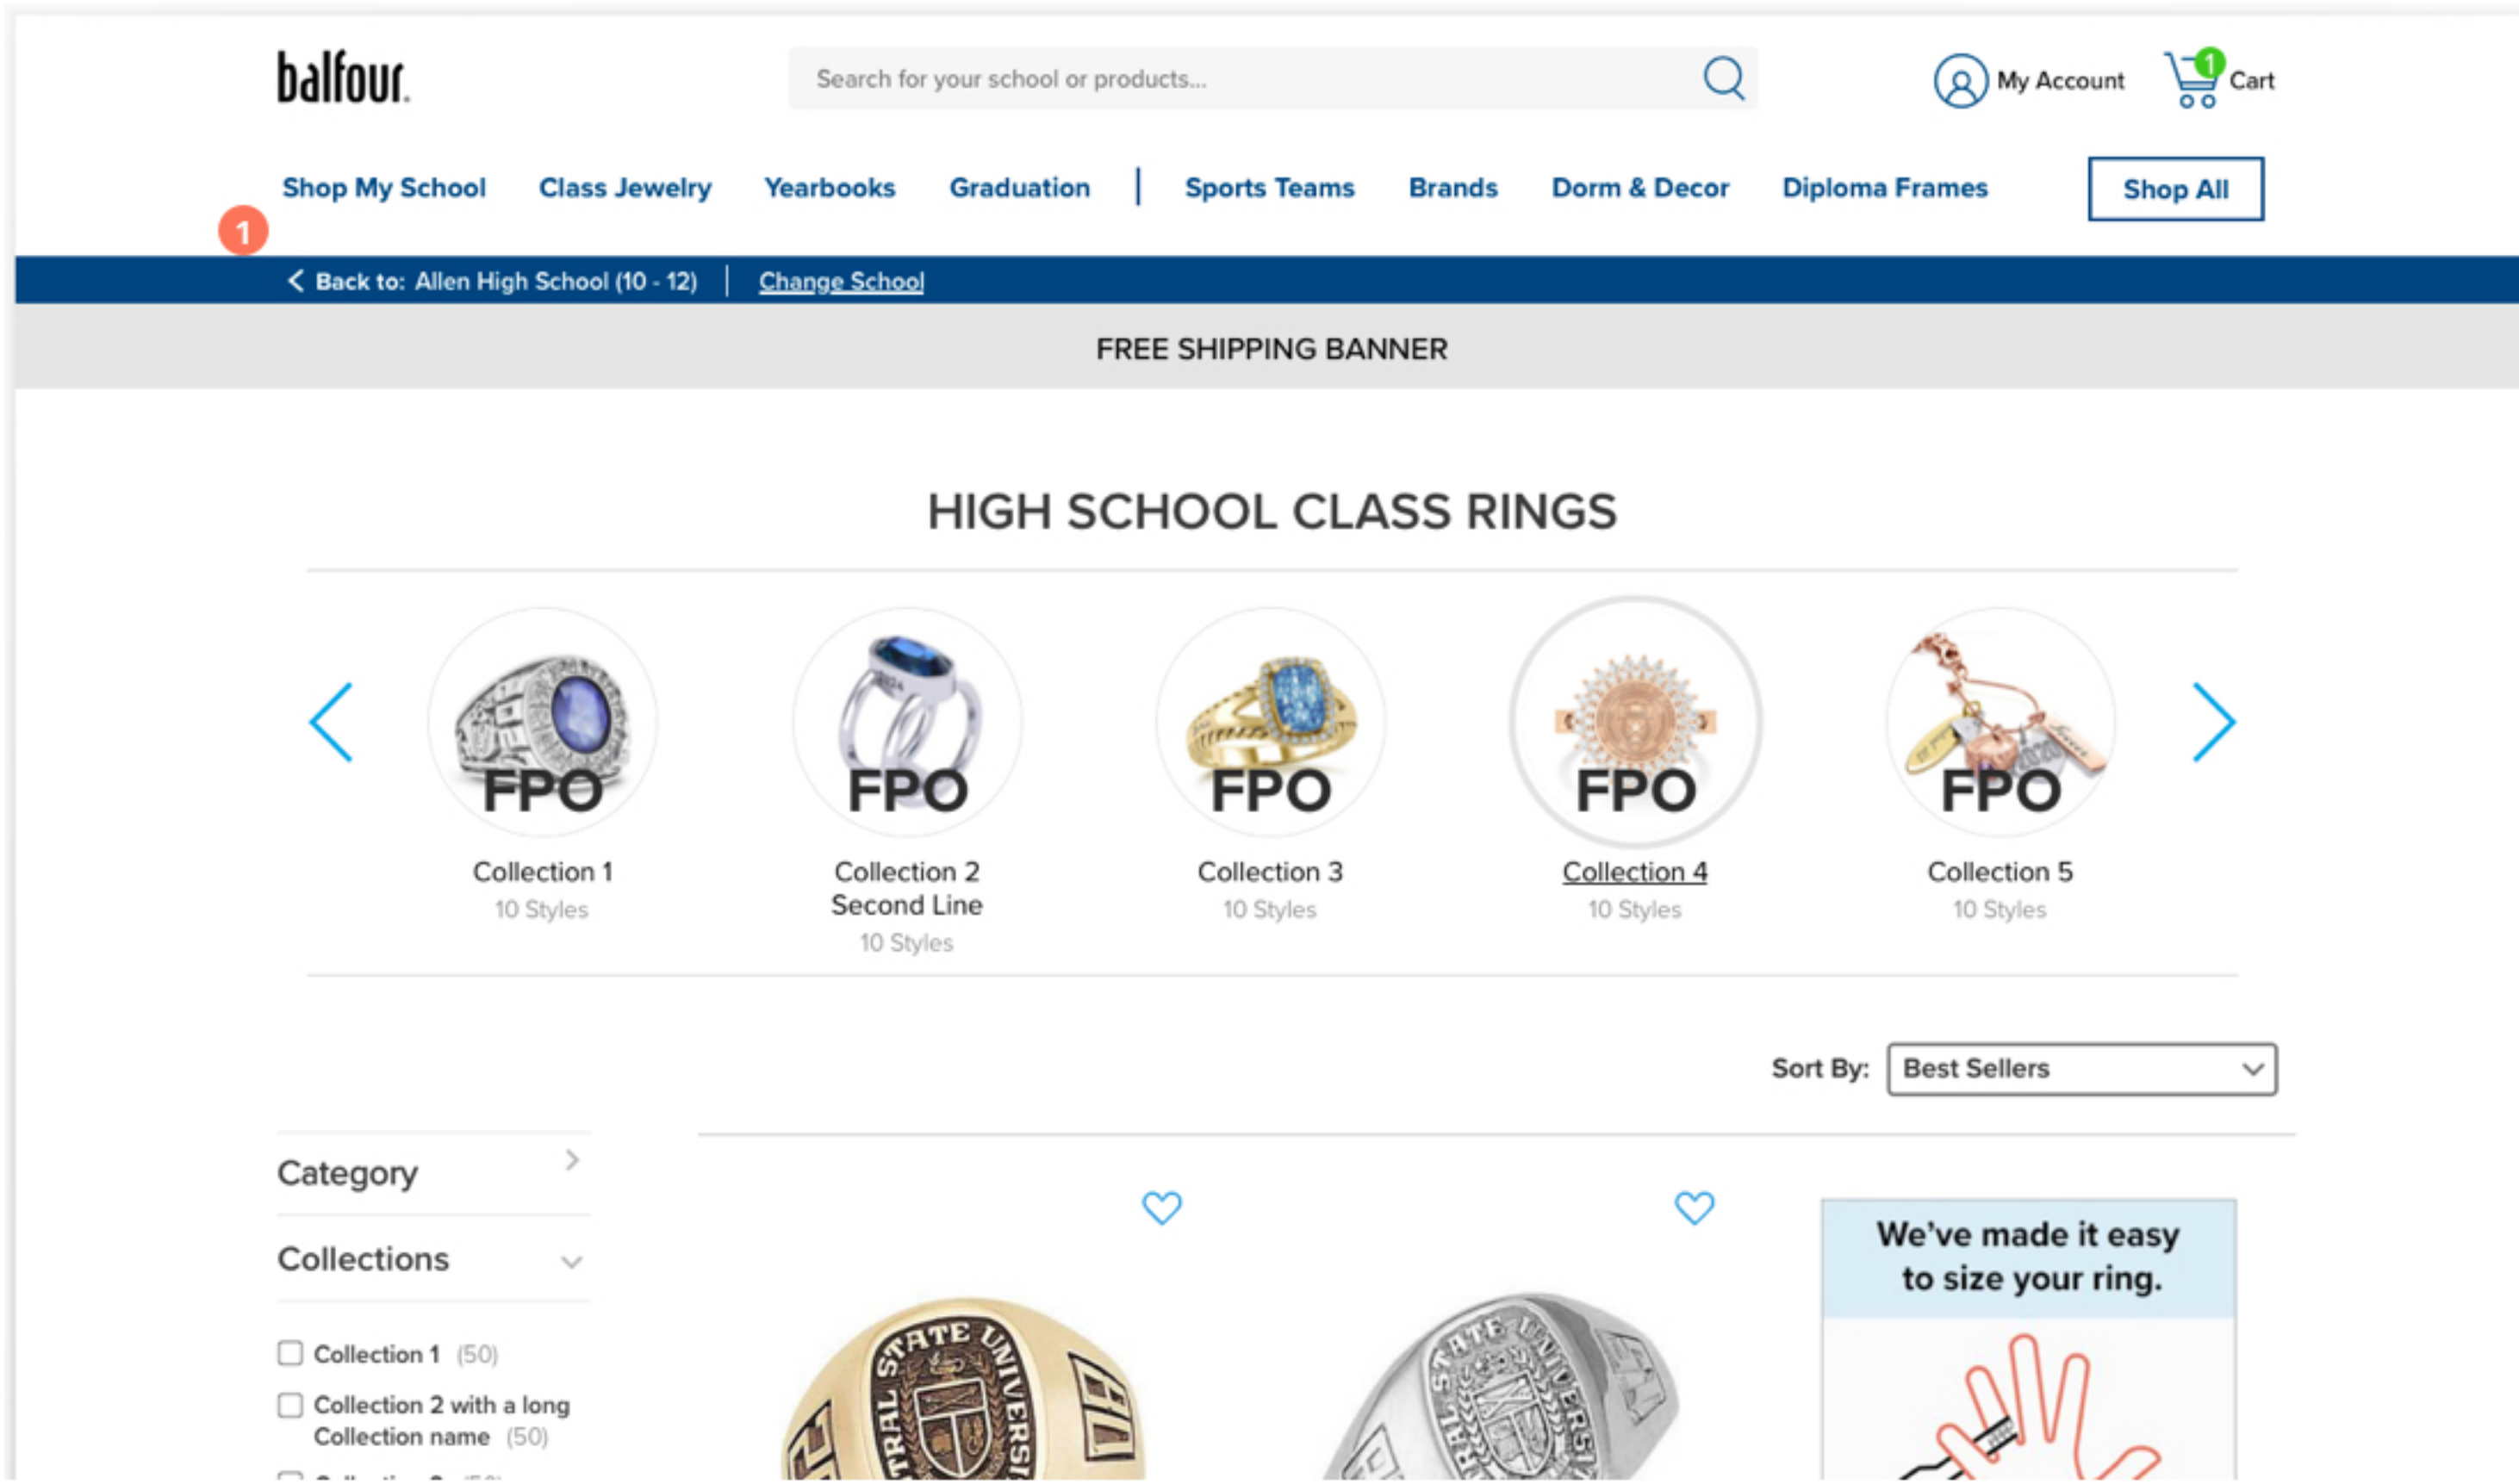

Desktop Affinity Bar

- 1 Back to: [SCHOOL NAME] link.
  Returns customer to their school's Affinity Page