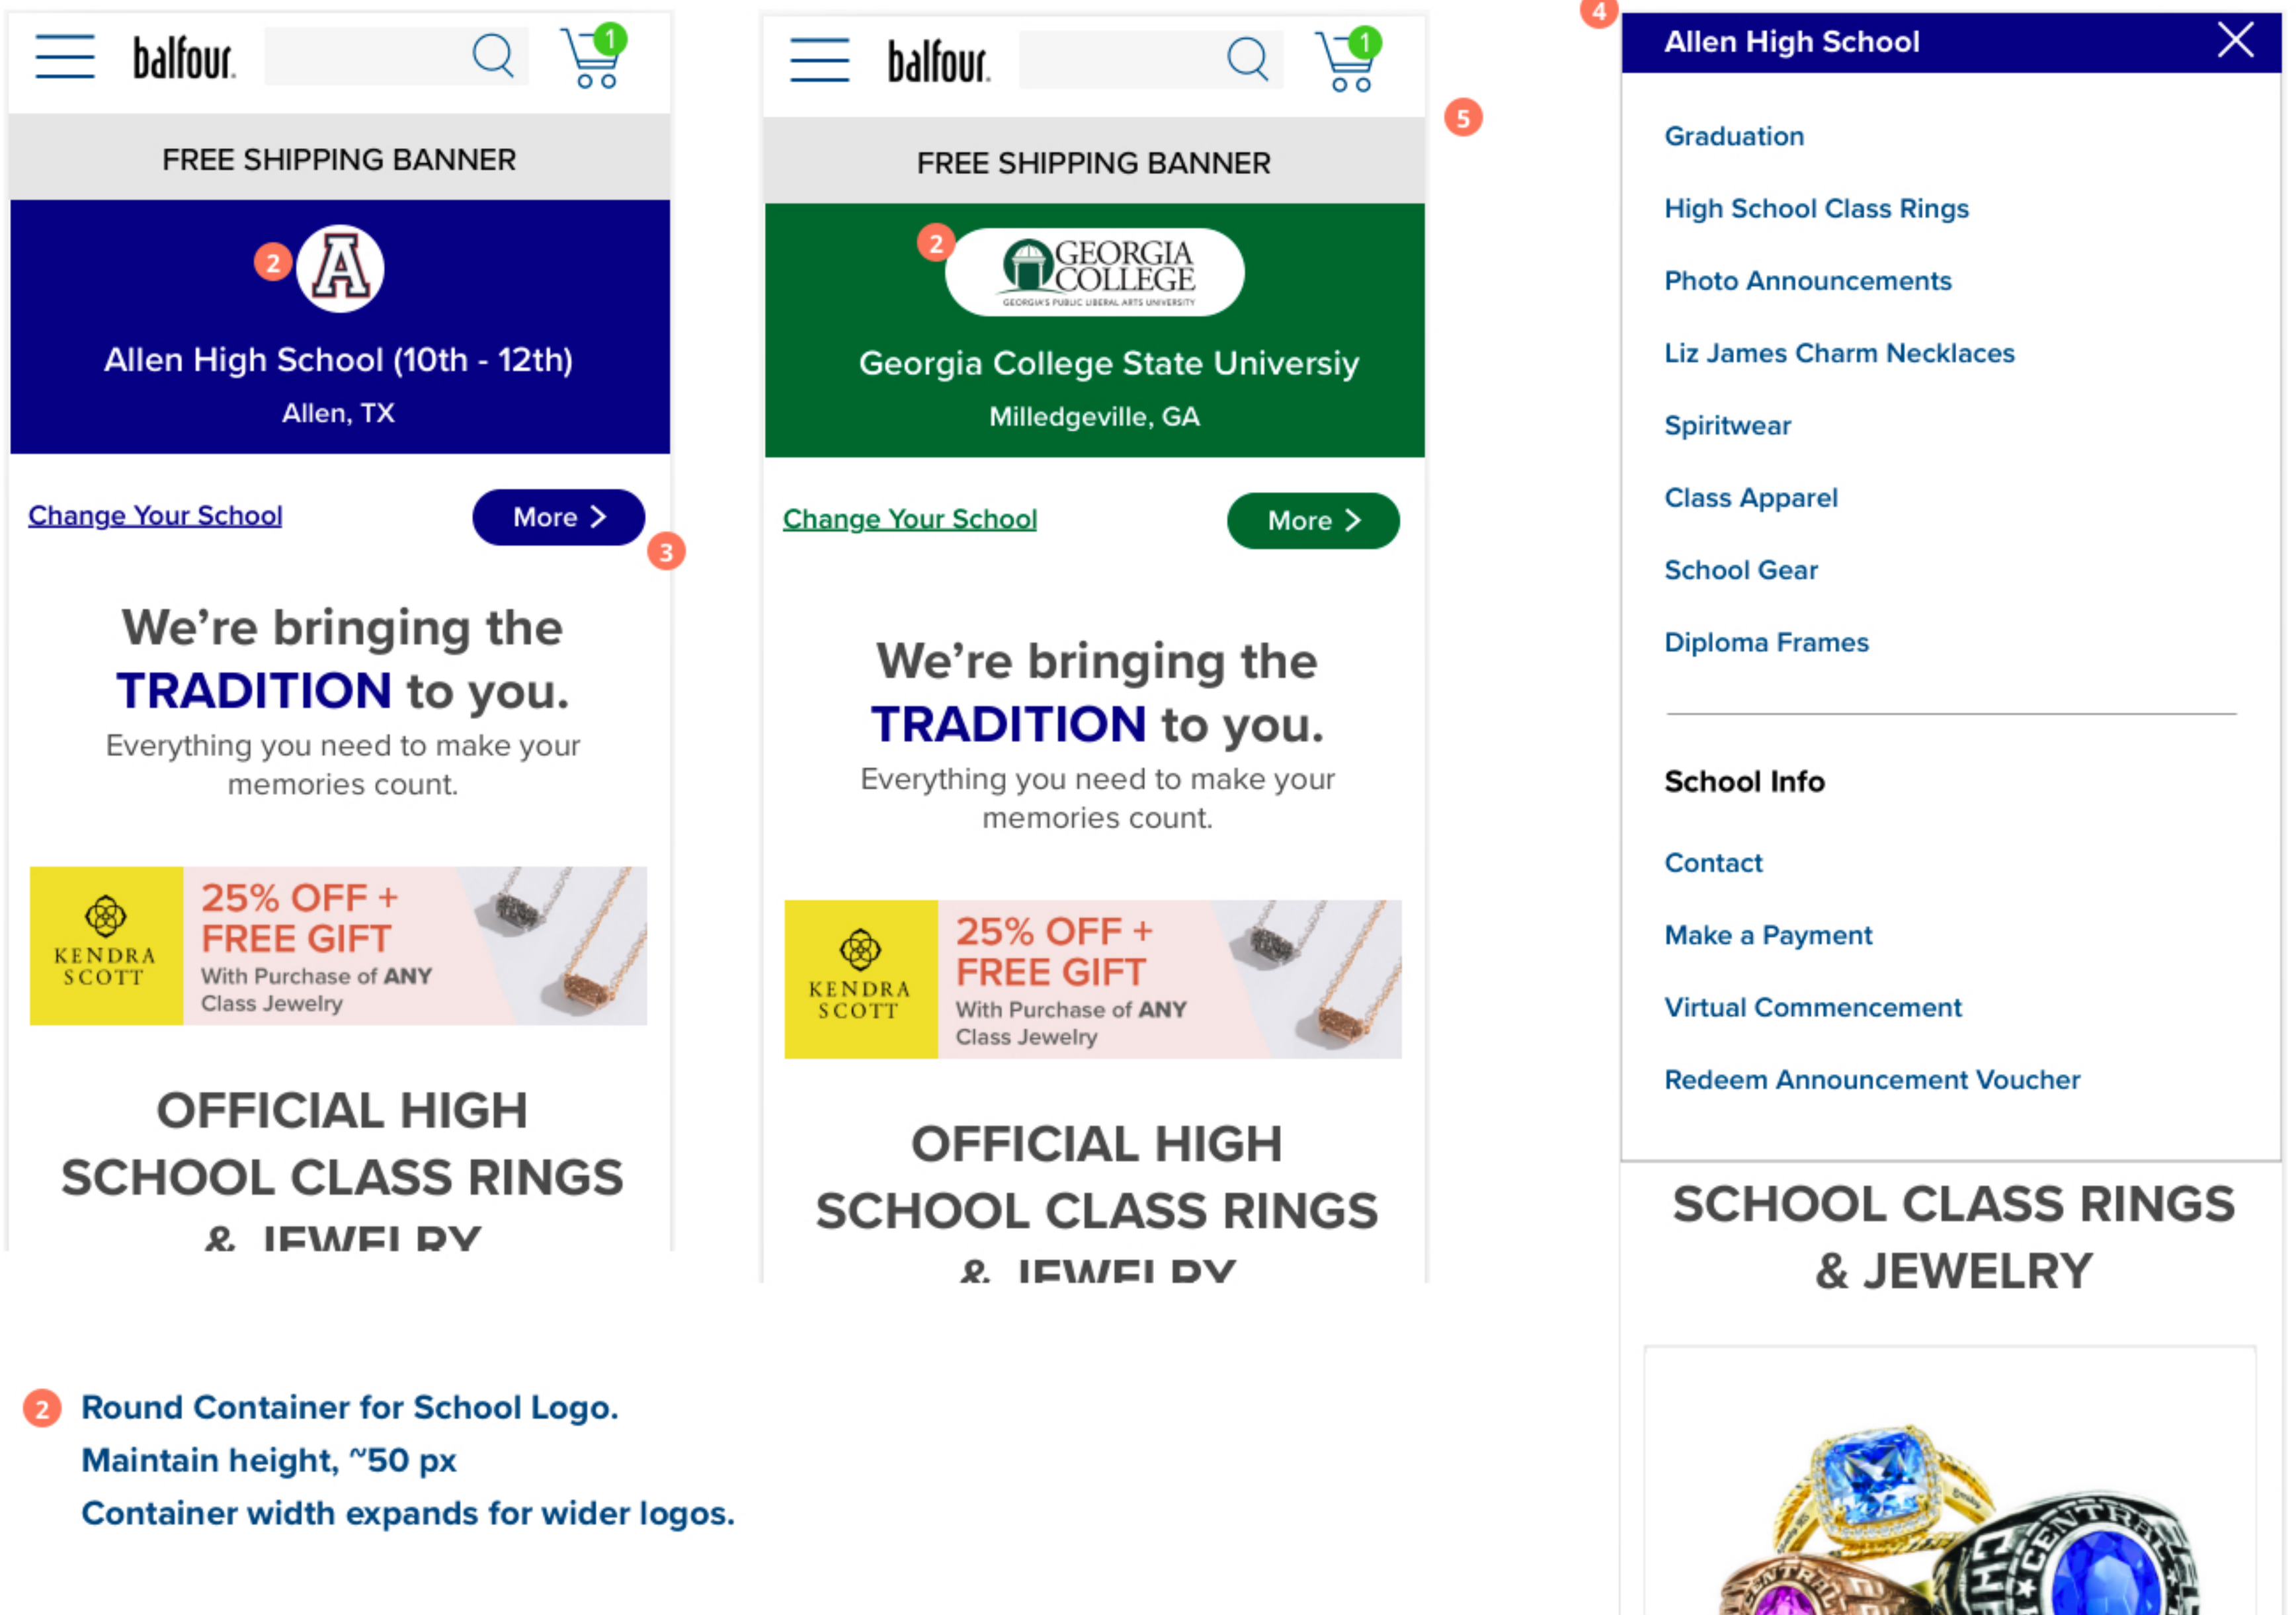

Mobile - Global Nav is swipable. The 4th link should have some portion peeking.

Desktop Affinity Bar

- 1 Back to: [SCHOOL NAME] link.
Returns customer to their school's Affinity Page

Mobile Affinity Page