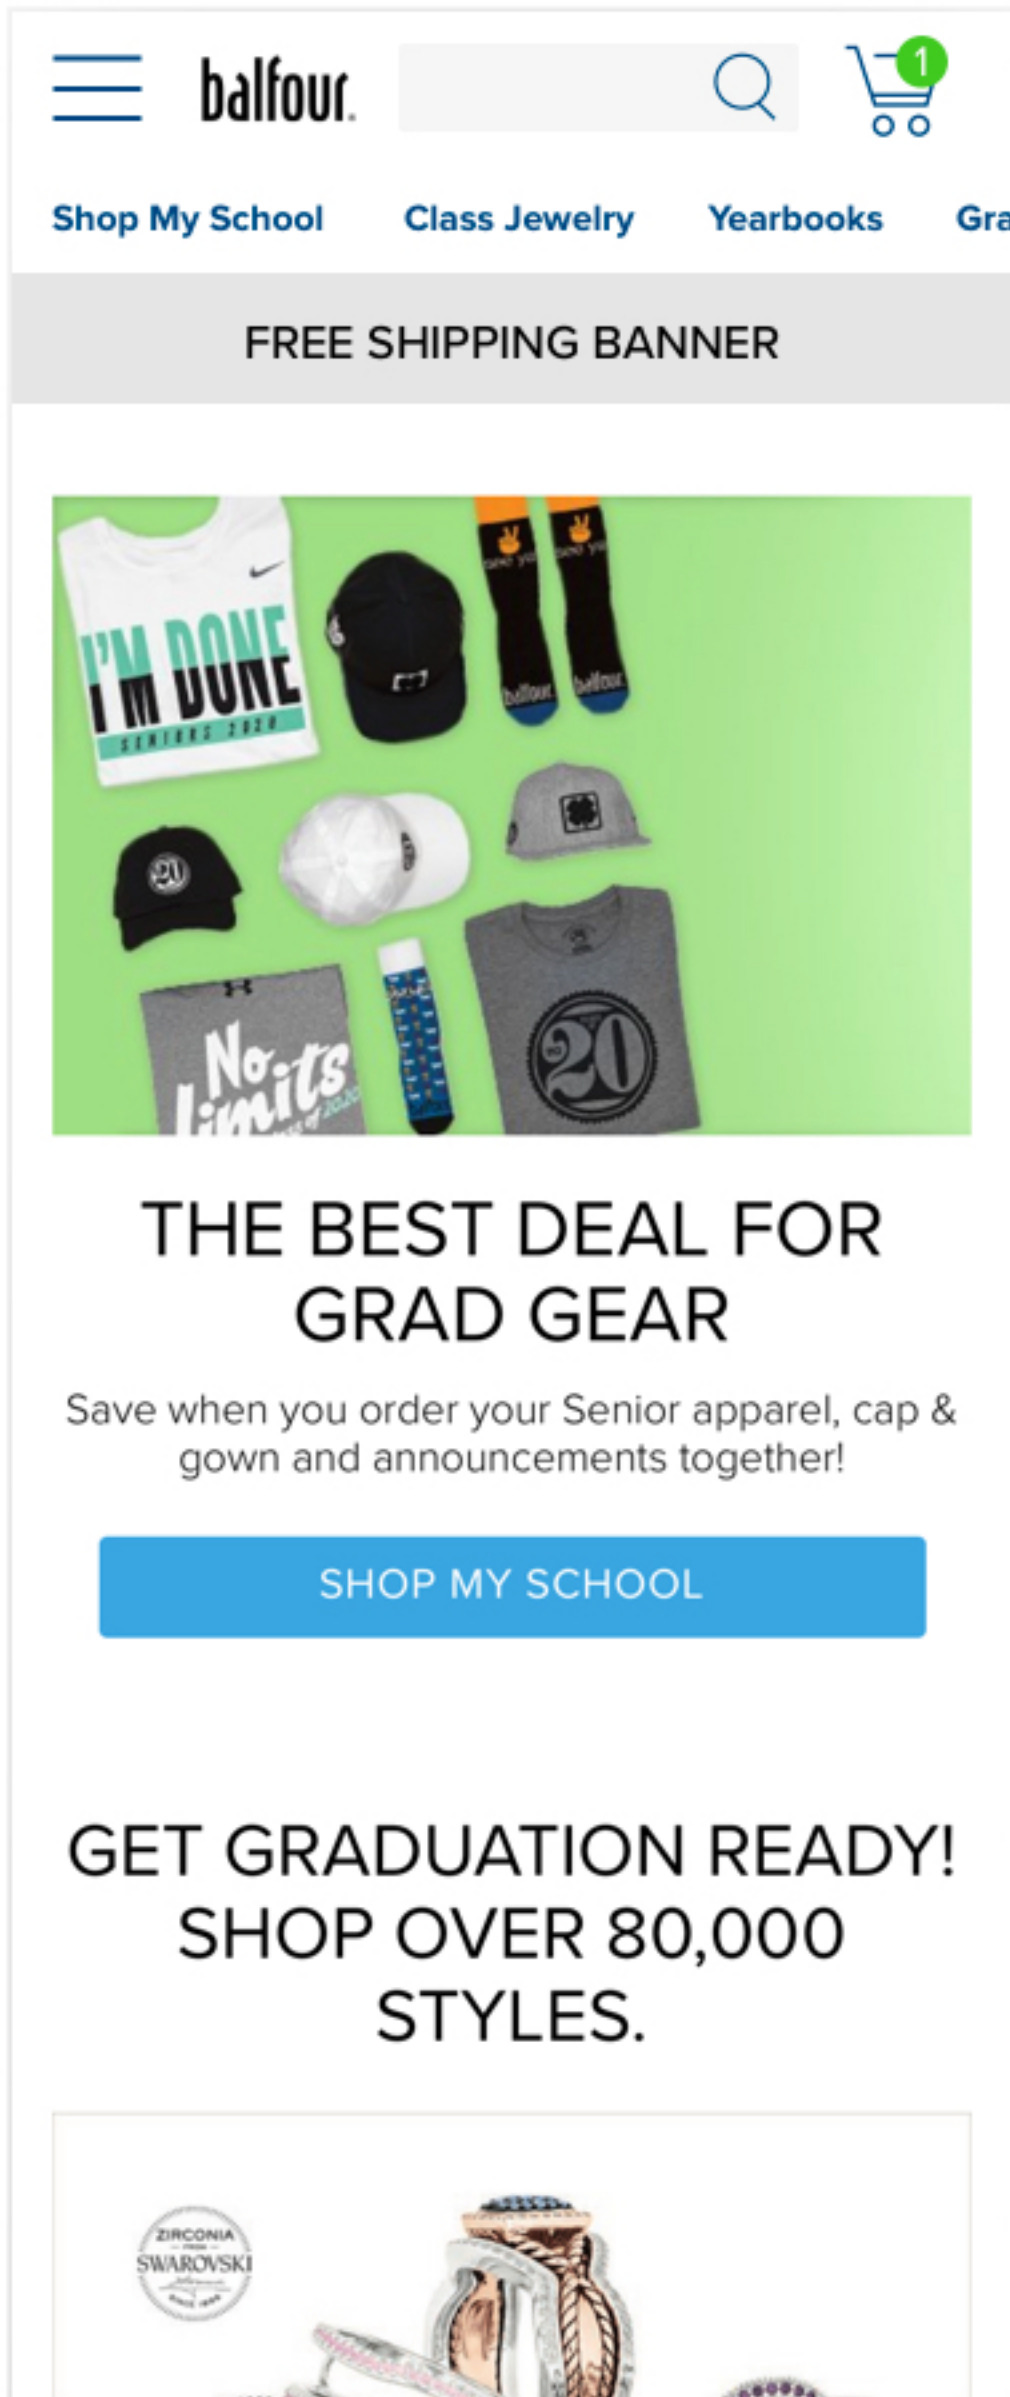

1 While scrolling, Global header shrinks. Both Global Header and Global Nav are sticky

Mobile - Global Nav is swipable. The 4th link should have some portion peeking.