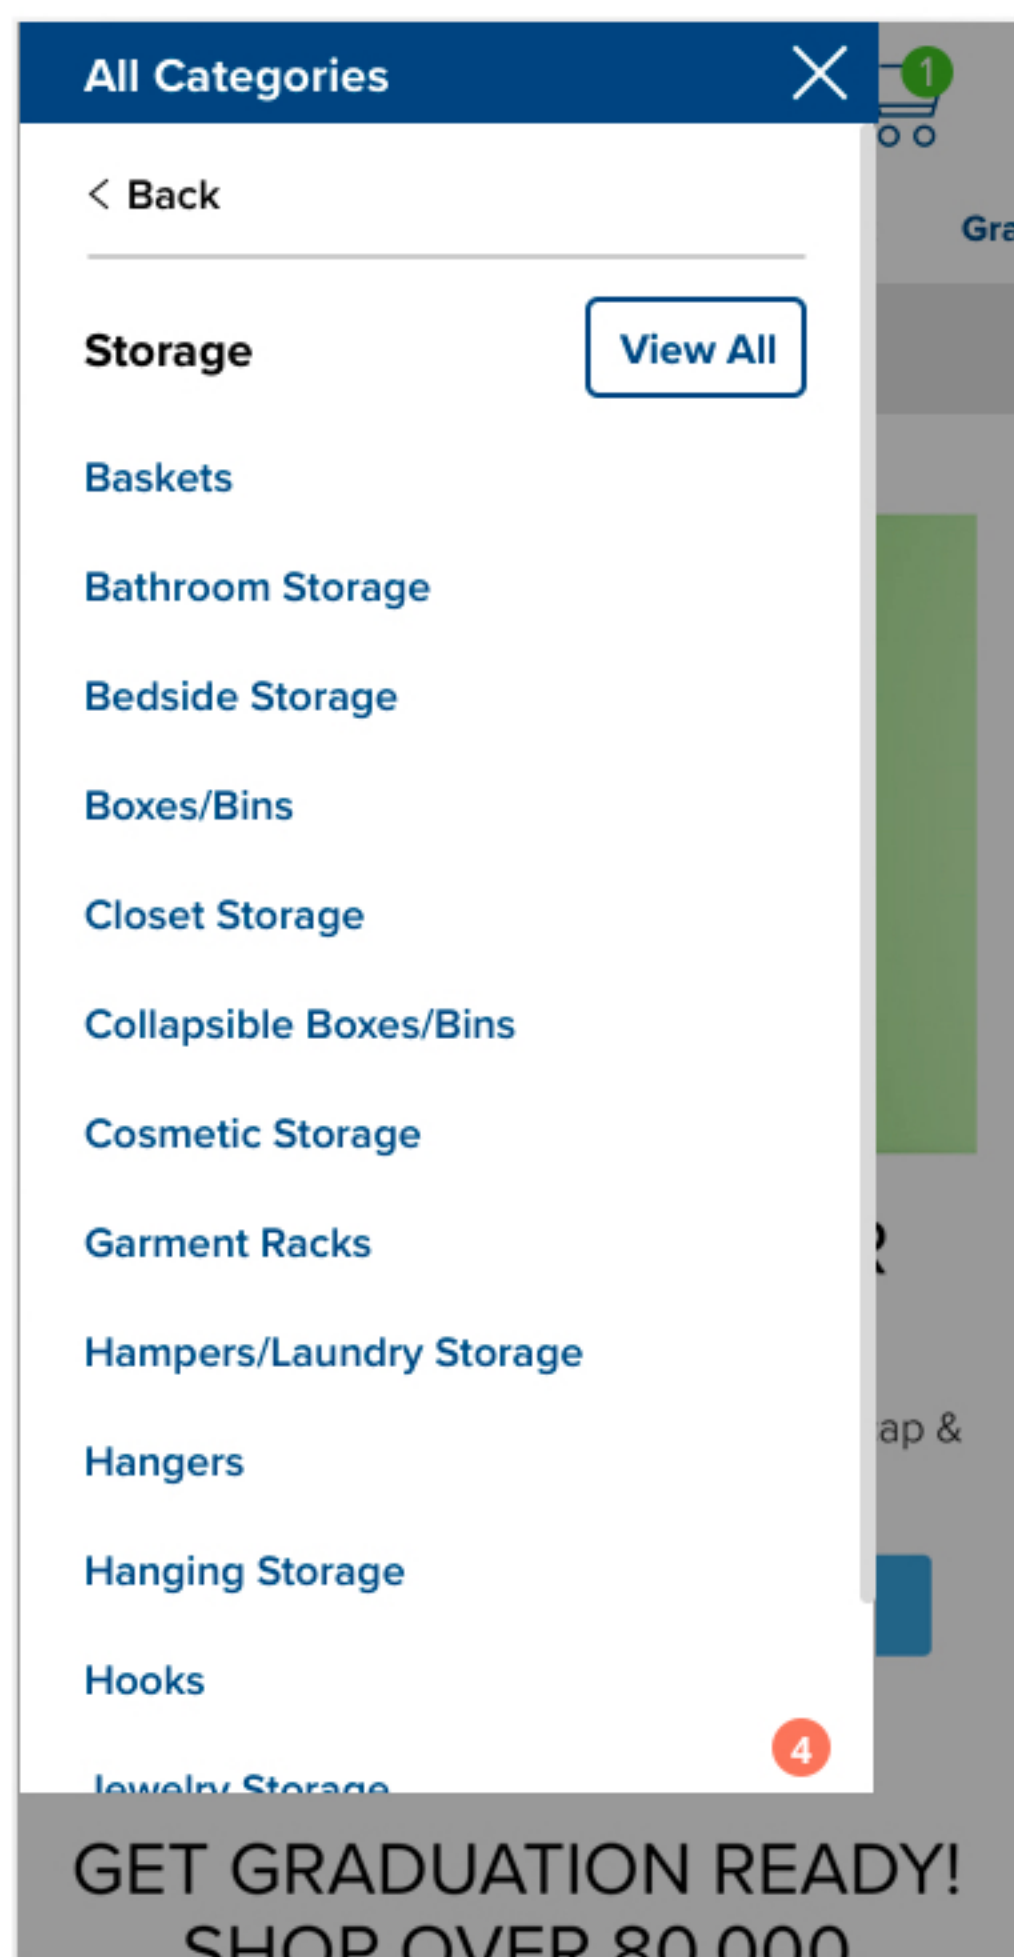

2 Clicking links changes menu to Style Level menu.

3 Back changes menu to previous state.

4 View All Button takes customer to that level PLP. In the example above it would be the Home/Dorm PLP

5 Rollover state for Back.

6 View All Button states

7 Active state: when a link generates the School Finder.

Mobile Menu (Hamburger)

1 On Tap, Icon + Link combos have a larger highlight than normal.

2 On Tap state: normal highlight size

3 View All Button states:

4 Mobile Menu retains the height of the screen. Any content overflow should scroll w/in the menu. (Scroll Bar)

Mobile Nav

1

1 While scrolling, Global header shrinks. Both Global Header and Global Nav are sticky