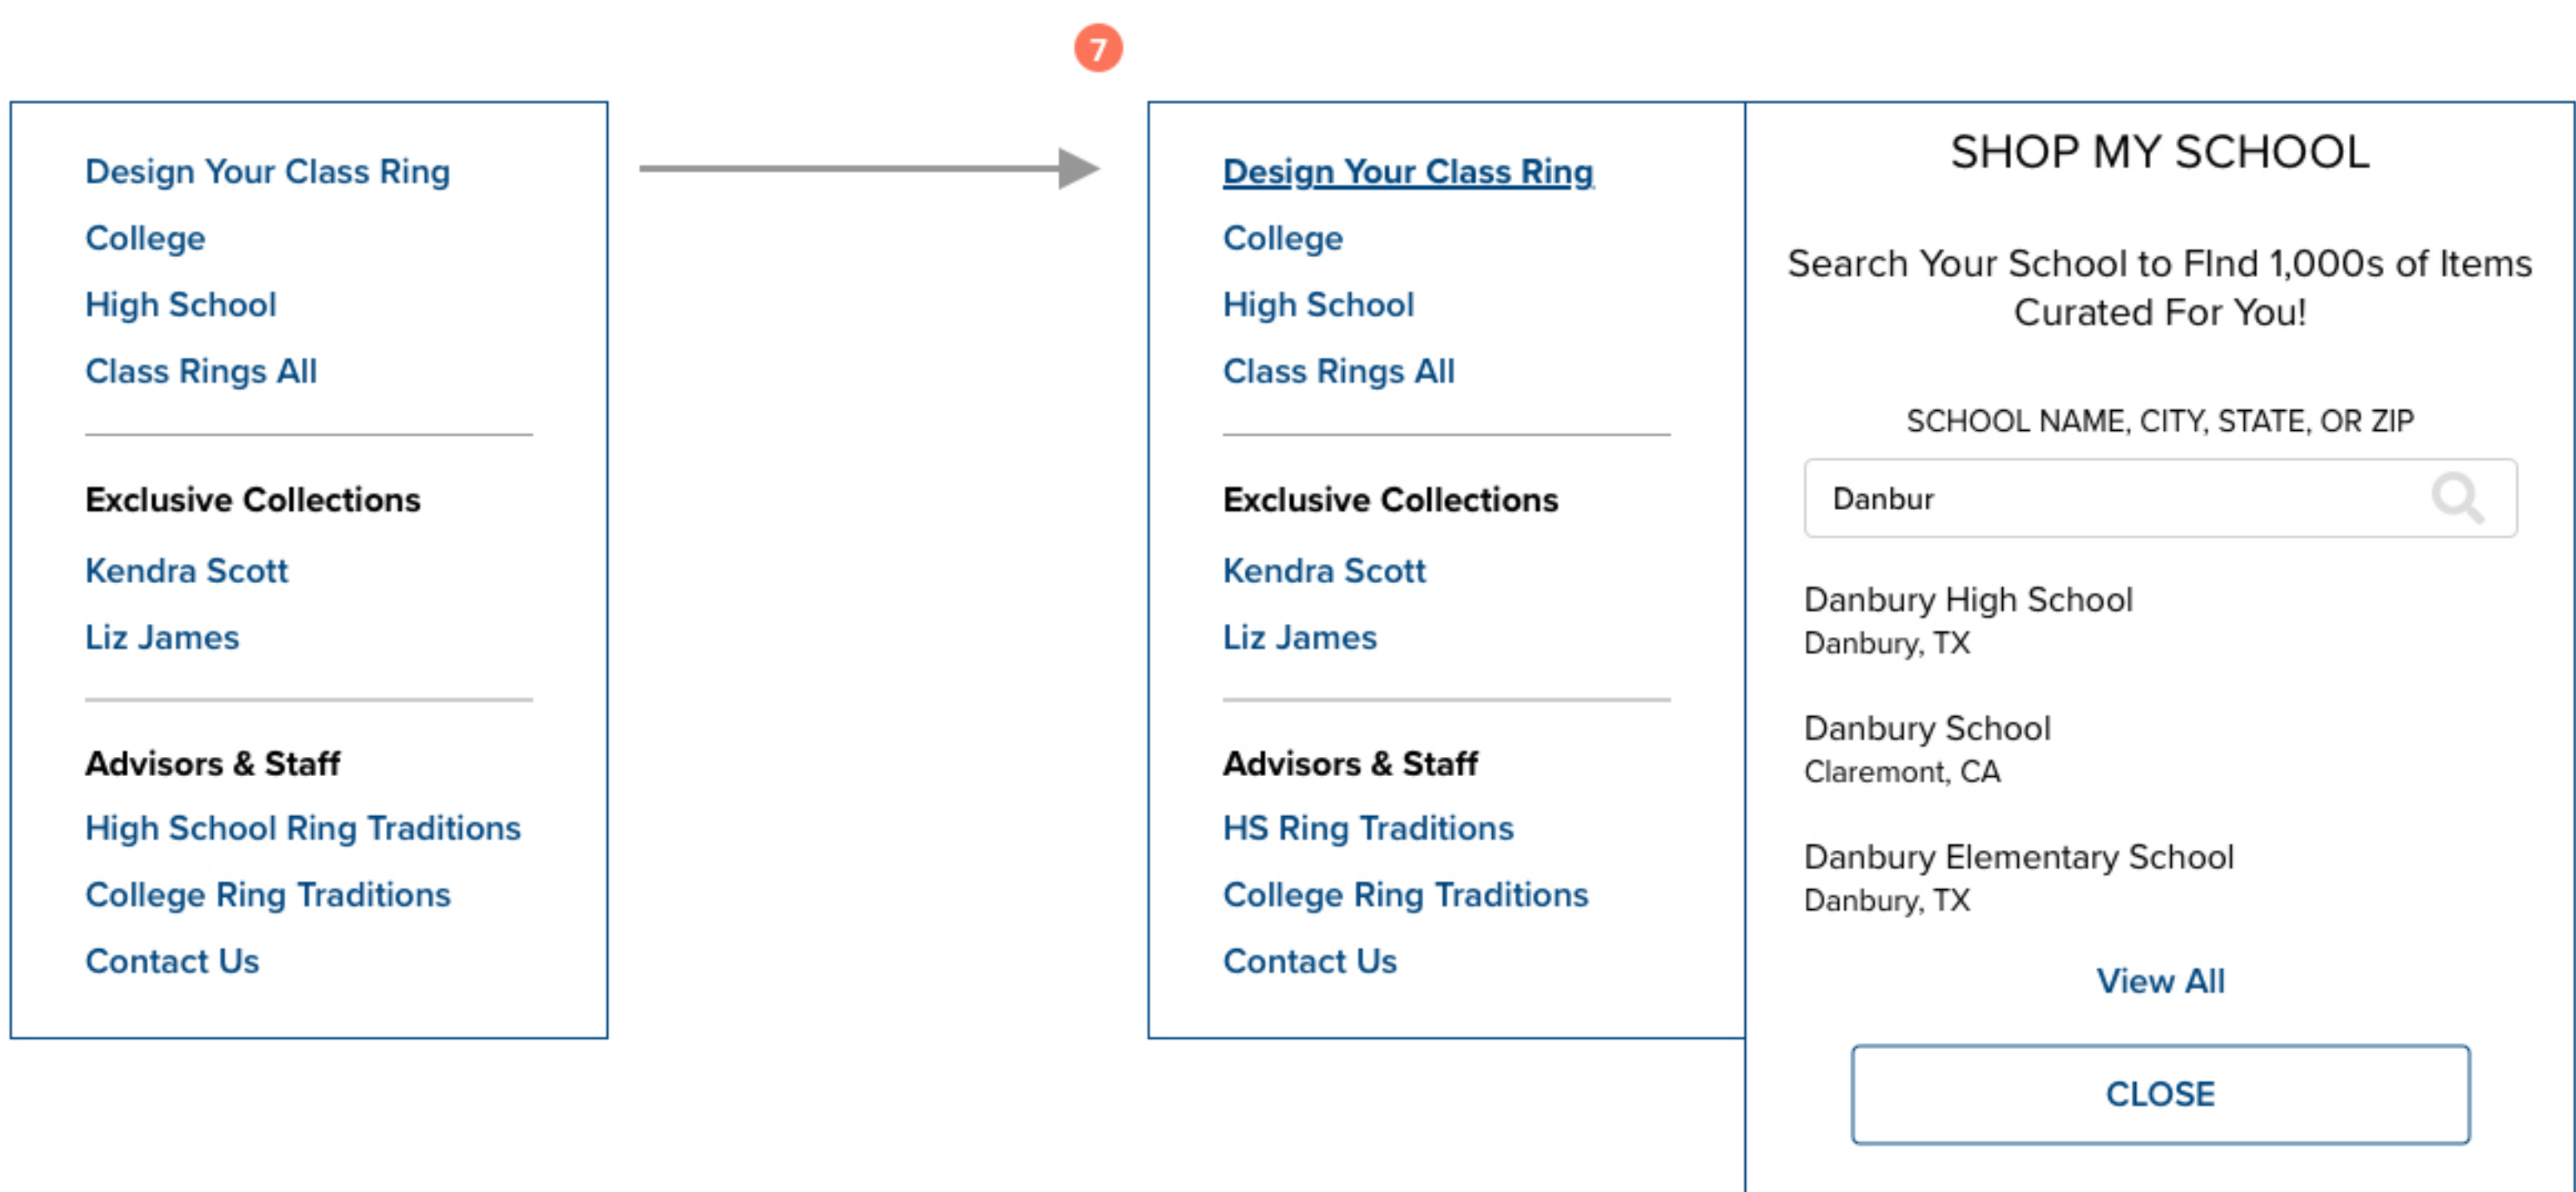

1 Clicking links changes menu to Type Level menu.

2 Clicking links changes menu to Style Level menu.

3 Back changes menu to previous state.

4 View All Button takes customer to that level PLP. In the example above it would be the Home/Dorm PLP

5 Rollover state for Back.

6 View All Button states