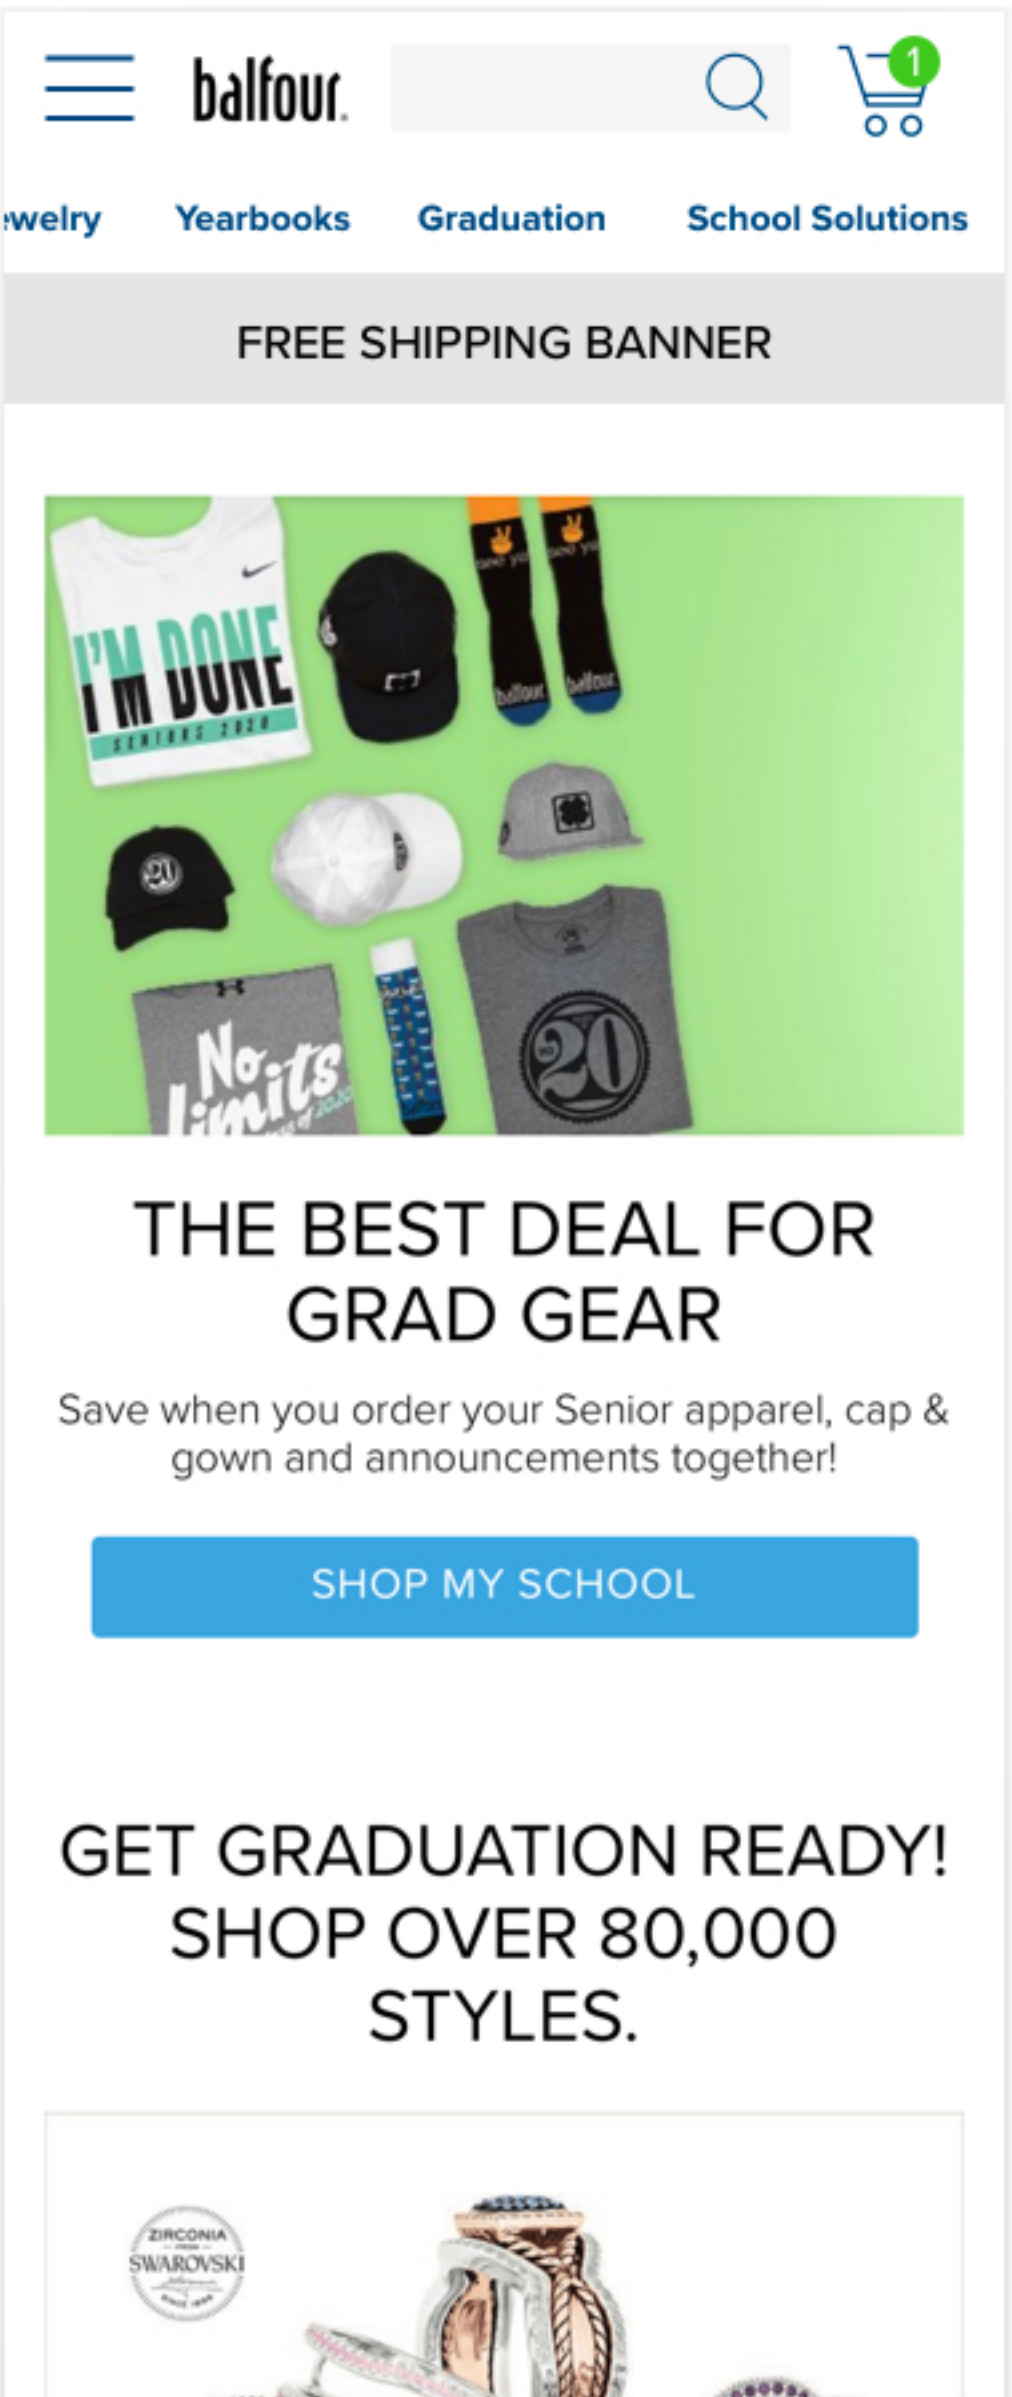

1 While scrolling, Global header shrinks. Both Global Header and Global Nav are sticky

Mobile - Global Nav is swipable. The 4th link should have some portion peeking.