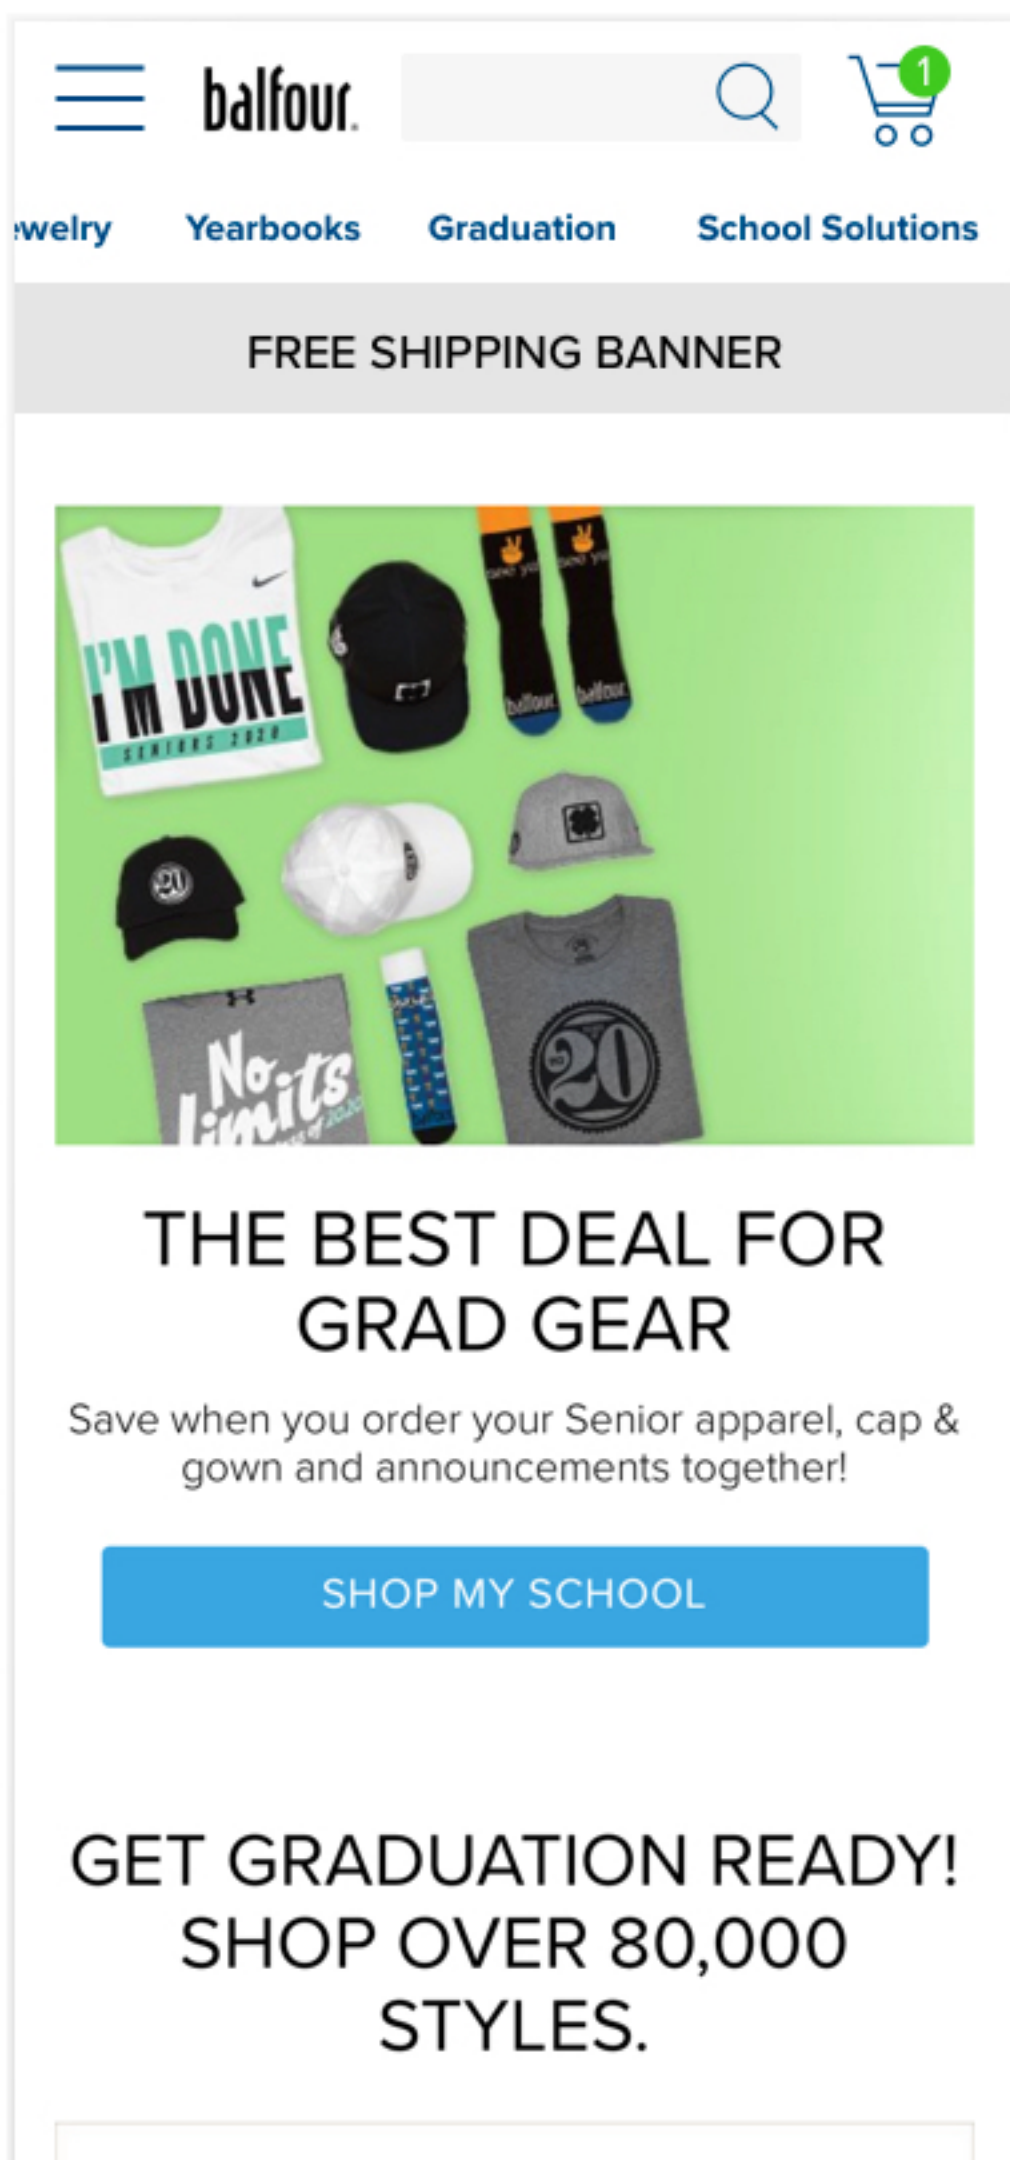

Mobile Nav

1